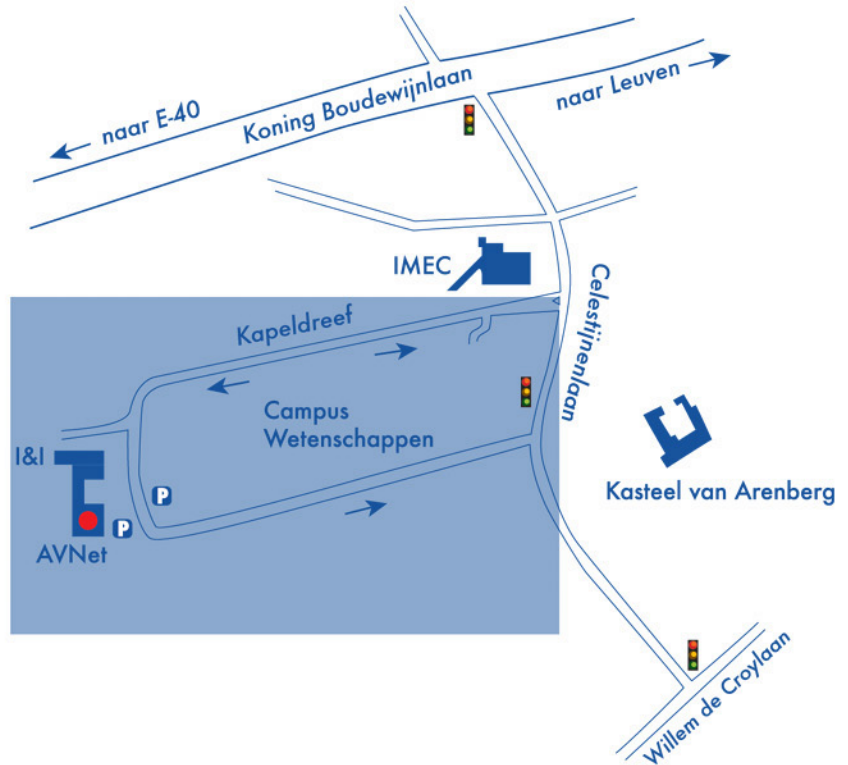

Location AVNet

Address

AVNet K.U.Leuven
Kapeldreef 62
B - 3001 Heverlee (Leuven)

- Audiovisuele dienst K.U.Leuven
phone.:+32 (0) 16 32 82 00
fax: +32 (0) 16 32 82 70
e-mail: info@avd.kuleuven.ac.be

- eLINK
phone.:+32 (0) 16 32 77 49
fax: +32 (0) 16 32 82 70
e-mail: info@elink.kuleuven.ac.be

- Studiecentrum Open Universiteit
phone: +32 (0) 16 32 77 37
fax: +32 (0) 16 32 82 70
e-mail: info@ou.kuleuven.ac.be

How to reach us?

By car

Motorways E40 (Brussels-Liège) and E314 (Lummen-Leuven): leave the motorway by exit no. 15 (Leuven). The dual carriageway you are now following is Koning Boudewijnlaan. At the second intersection with traffic lights, turn right into Celestijnenlaan.

Warning: your GPS system may tell you to turn right at the FIRST intersection with traffic lights (St.-Jansbergsesteenweg). Do not follow this route as Kapeldreef is blocked in this direction.

On Celestijnenlaan, take the second street on the right (Kapeldreef).

Follow Kapeldreef to the end. AVNet is housed in the last building on the road, next to the K.U.Leuven Innovation and Incubation Centre (I&I).

By train and bus 'De Lijn'

Leave the railway station by the main entrance ('Leuven'). You'll find the bus station to the right of the railway station.

Take bus no. 2, direction 'Campus' (the trip takes about 30 minutes), to the last bus stop ('Campus'), in front of building A on the Science Campus.

AVNet is behind this Science Campus, next to the K.U.Leuven Innovation and Incubation Centre (I&I).